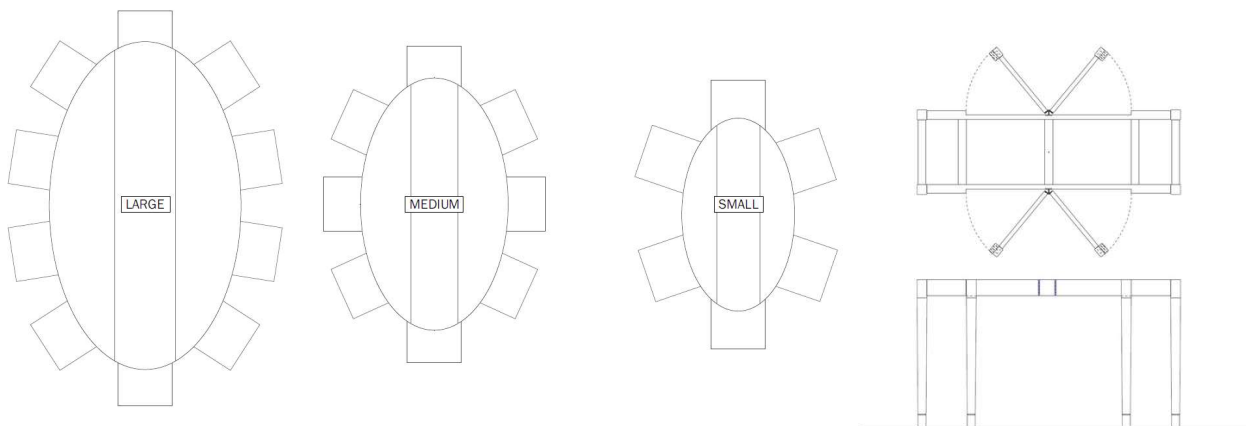

**DIANE TABLE BY BELGIAN PEARLS**

BELGIAN PEARLS SIGNATURE PIECE FOR DEFLEURE HOME COLLECTION

TABLE IN SOLID OAK - WITHOUT KNOTS

THIS TABLE HAS A FIXED SECTION AND CAN BE ENLARGED BY TWO HINGED LEAVES -  
WHEN FOLDED UP, EACH LEAF IS SUPPORTED BY SLIGHTLY TAPERING ROTATING LEGS THAT SWING OUT  
FROM THE CENTER

## DIMENSIONS & PRICING

SMALL L178 CM X W104 CM X H78 CM	€ 7.050 incl VAT (RETAIL EC) € 5.826,50 excl VAT (RETAIL EXPORT)
MEDIUM L232 CM X W137 CM X H78 CM	€ 8.690 incl VAT (RETAIL EC) € 7.181,90 excl VAT (RETAIL EXPORT)
LARGE L302CM X W177 CM X H78 CM	€ 10.760 incl VAT (RETAIL EC) € 8.892,60 excl VAT (RETAIL EXPORT)