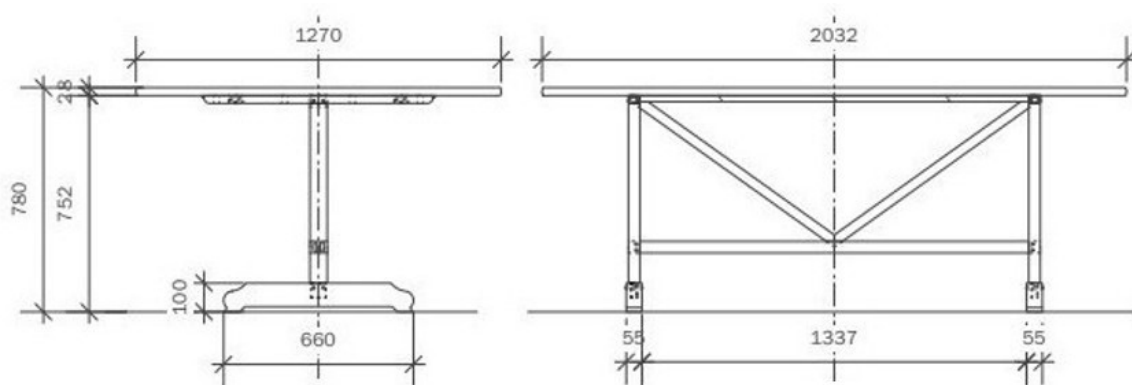

ETHEL TABLE BY BELGIAN PEARLS

BELGIAN PEARLS SIGNATURE PIECE FOR DEFLEURE HOME COLLECTION

TABLE WITH OVAL TOP IN ONE PIECE
BASE CROSS LEG WITH 2 FEET
IN SOLID OAK WITHOUT KNOTS

TABLE SHOWN IN NATURAL OAK WITH COLORLESS VARNISH FINISH

DIMENSIONS & PRICING

L203.2 CM X W127 CM X H78 CM

€ 9.265 incl VAT (RETAIL EC)

€ 7.657,10 excl VAT (RETAIL EXPORT)

Prices are subject to change

Please note that the indicated dimensions are approximate values.

Measurements accurate to the millimeter cannot be guaranteed because of the materials and production techniques used.

COUNTRY OF MANUFACTURE : Belgium

LEAD TIME : 10-12 weeks

FINISHES

NATURAL OAK FINISHED WITH COLORLESS MATT VARNISH LAYER