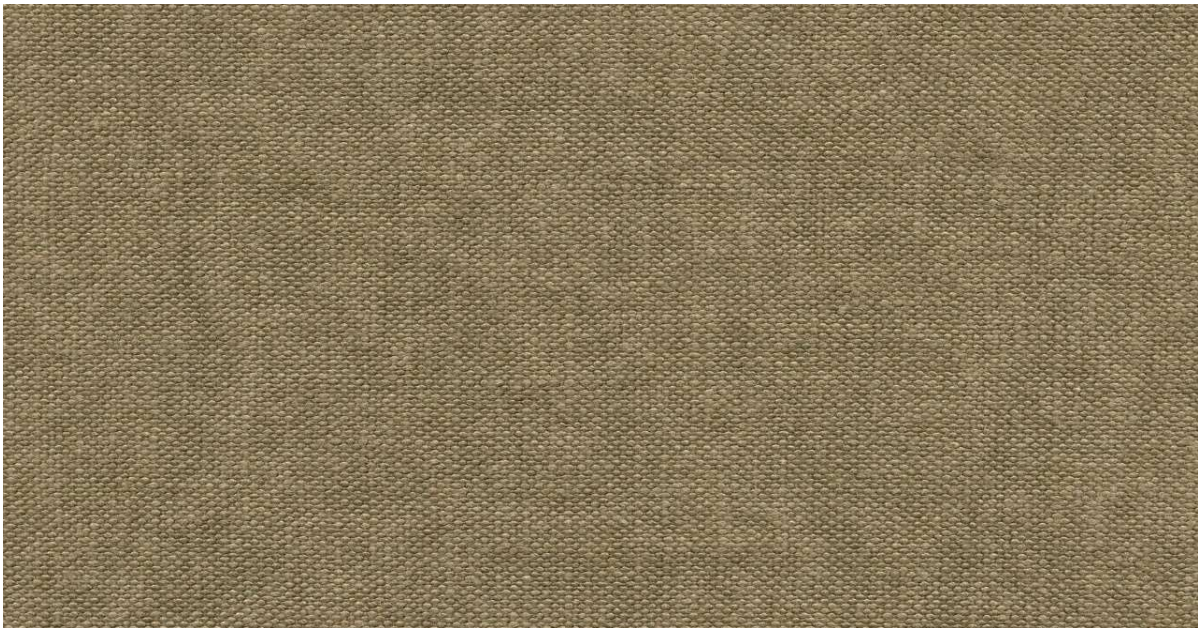

THE AUGUST CHAIR LONG CUSHIONS ARE AVAILABLE IN ANY FABRIC FROM DESIGNS OF THE TIME :

<https://www.designsofthetime.be/en/fabrics>

Please, contact us for price request

OR YOU CAN SEND US YOUR OWN FABRIC

Cushion cover with piped borders : Plain fabric: Width 140 cm - Width 55.12 " – required quantity 2.00 meters

Cushion cover without piped borders : Plain fabric: Width 140 cm - Width 55.12" – required quantity 1.70 meters

Please, contact us for price request

OUR CUSHION COVER FABRIC SUGGESTIONS :

INALA FABRIC COLOUR 19008

Cushion with piped border cover in Inala fabric : Please contact us for current pricing

Cushion without piped border cover in Inala fabric : Please contact us for current pricing

INALA FABRIC COMPOSITION 100% LINEN STONEWASHED