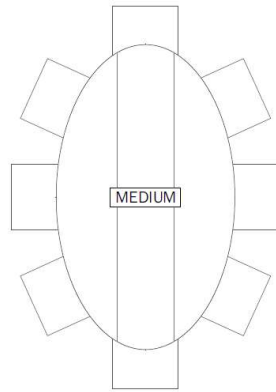

DIANE TABLE BY BELGIAN PEARLS

BELGIAN PEARLS SIGNATURE PIECE FOR DEFLEURE HOME COLLECTION

TABLE IN SOLID OAK

THIS TABLE HAS A FIXED SECTION AND CAN BE ENLARGED BY TWO HINGED LEAVES -
WHEN FOLDED UP, EACH LEAF IS SUPPORTED BY SLIGHTLY TAPERING ROTATING LEGS THAT SWING OUT
FROM THE CENTER

TABLE SHOWN IN NATURAL OAK WITH COLOURLESS VARNISH FINISH - MEDIUM SIZE

PLEASE CONTACT US FOR CURRENT PRICING

Lead time : 10 - 12 weeks

COUNTRY OF MANUFACTURE : BELGIUM

AVAILABLE SIZES : LARGE - MEDIUM - SMALL

LARGE

H 78 cm x L 302 cm x W 177 cm
H 30.71 " x L 118.9 " x W 69.69 "

MEDIUM

H 78 cm x L 232cm x W 137 cm
H 30.71 " x L 91.34 " x W 53.94 "

SMALL

H 78 cm x L 178 cm x W 104 cm
H 30.71 " x L 70.08 " x W 40.94 "