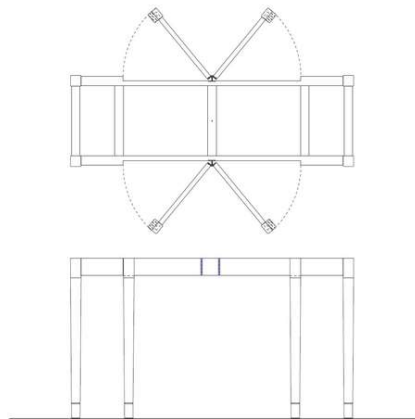

DIANE TABLE BY BELGIAN PEARLS

BELGIAN PEARLS SIGNATURE PIECE FOR DEFLEURE HOME COLLECTION

TABLE IN SOLID OAK

THIS TABLE HAS A FIXED SECTION AND CAN BE ENLARGED BY TWO HINGED LEAVES -
WHEN FOLDED UP, EACH LEAF IS SUPPORTED BY SLIGHTLY TAPERING ROTATING LEGS THAT SWING OUT
FROM THE CENTER

LARGE

H 78 cm x L 302 cm x W 177 cm
H 30.71 " x L 118.9 " x W 69.69 "

MEDIUM

H 78 cm x L 232cm x W 137 cm
H 30.71 " x L 91.34 " x W 53.94 "

SMALL

H 78 cm x L 178 cm x W 104 cm
H 30.71 " x L 70.08 " x W 40.94 "