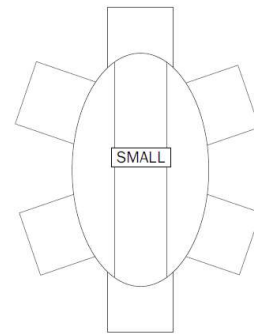

DIANE TABLE BY BELGIAN PEARLS

BELGIAN PEARLS SIGNATURE PIECE FOR DEFLEURE HOME COLLECTION

TABLE IN SOLID OAK

THIS TABLE HAS A FIXED SECTION AND CAN BE ENLARGED BY TWO HINGED LEAVES -
WHEN FOLDED UP, EACH LEAF IS SUPPORTED BY SLIGHTLY TAPERING ROTATING LEGS THAT SWING OUT
FROM THE CENTER

TABLE SHOWN IN NATURAL OAK WITH COLOURLESS VARNISH FINISH - MEDIUM SIZE

PLEASE CONTACT US FOR CURRENT PRICING

Lead time : 10 - 12 weeks

COUNTRY OF MANUFACTURE : BELGIUM

AVAILABLE SIZES : LARGE - MEDIUM - SMALL

LARGE

H 78 cm x L 302 cm x W 177 cm
H 30.71 " x L 118.9 " x W 69.69 "

MEDIUM

H 78 cm x L 232cm x W 137 cm
H 30.71 " x L 91.34 " x W 53.94 "

SMALL

H 78 cm x L 178 cm x W 104 cm
H 30.71 " x L 70.08 " x W 40.94 "