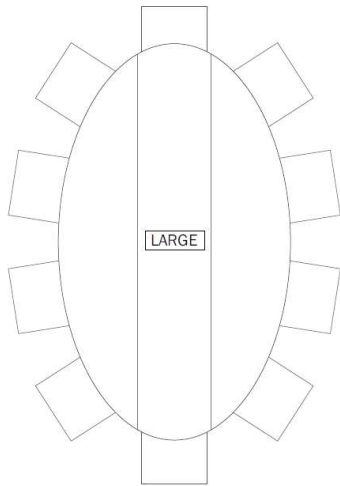

DIANE TABLE BY BELGIAN PEARLS

BELGIAN PEARLS SIGNATURE PIECE FOR DEFLEURE HOME COLLECTION

TABLE IN SOLID OAK

THIS TABLE HAS A FIXED SECTION AND CAN BE ENLARGED BY TWO HINGED LEAVES -
WHEN FOLDED UP, EACH LEAF IS SUPPORTED BY SLIGHTLY TAPERING ROTATING LEGS THAT SWING OUT
FROM THE CENTER

TABLE SHOWN IN NATURAL OAK WITH COLOURLESS VARNISH FINISH - MEDIUM SIZE

PLEASE CONTACT US FOR CURRENT PRICING

Lead time : 10 - 12 weeks

COUNTRY OF MANUFACTURE : BELGIUM

AVAILABLE SIZES : LARGE - MEDIUM - SMALL

LARGE

H 78 cm x L 302 cm x W 177 cm
H 30.71 " x L 118.9 " x W 69.69 "

MEDIUM

H 78 cm x L 232cm x W 137 cm
H 30.71 " x L 91.34 " x W 53.94 "

SMALL

H 78 cm x L 178 cm x W 104 cm
H 30.71 " x L 70.08 " x W 40.94 "