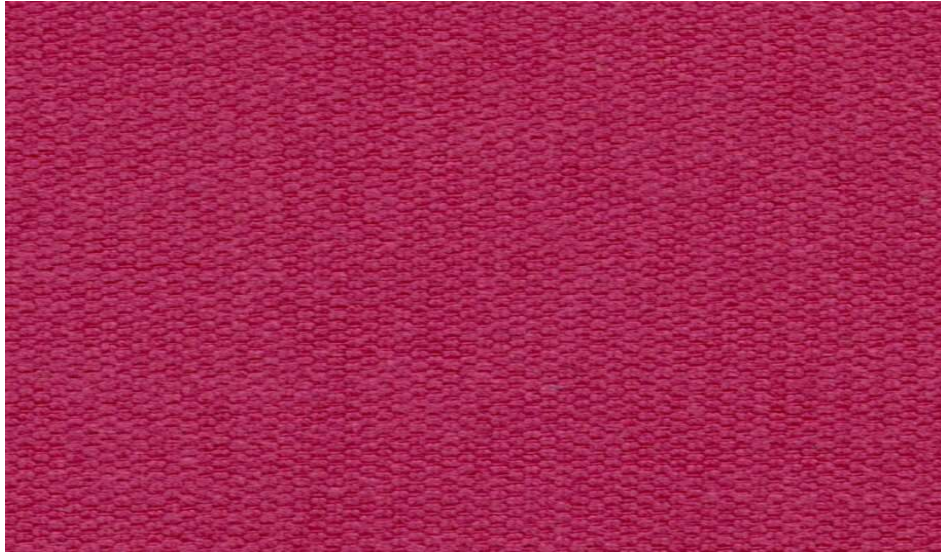

OUR CUSHION COVER FABRIC SUGGESTIONS :

MADISON FABRIC COLOUR 12119

MADSION FABRIC COMPOSITION 63% COTTON - 37% LINEN
WIDTH 140 CM WIDTH 55.12"

SHRINK 2%

CARE LABELING

12119

12067

12085

12010